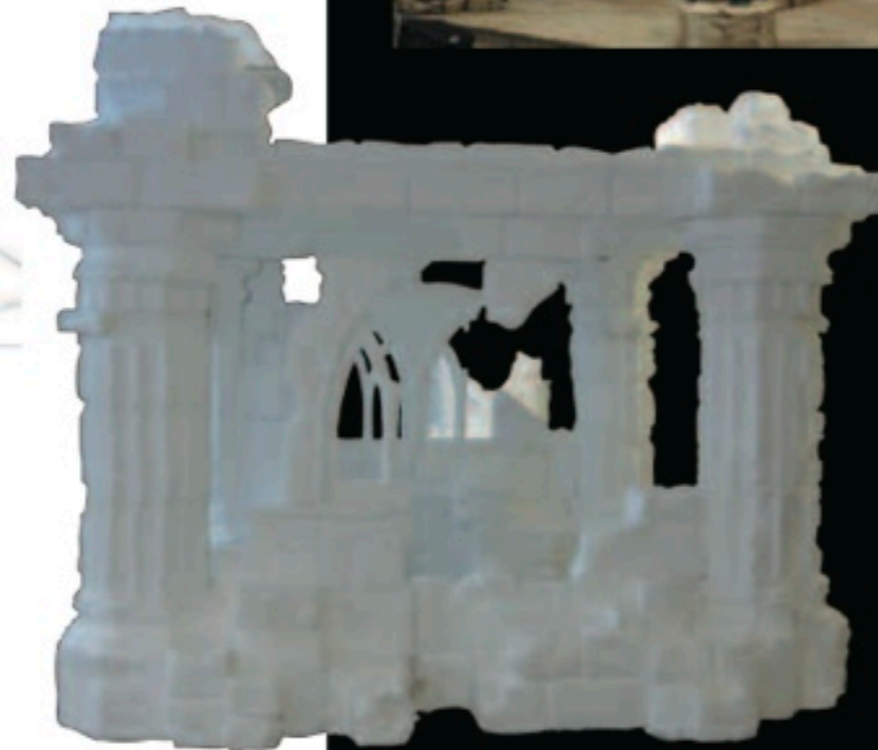

### corolla flower on the polar theme

The flower opens and closes on the stage of your choice. Here, a set of sleeping polar bears

**animated scene on the ice floe**

When the ice floe becomes the theatre of the meeting between bears and penguins...a wintry theme to pick up again, and recreate your desires...

### halloween house

Create an atmosphere directly out of a Tim Burton movie on Halloween. Here, a halloween house to frighten the young and old people...