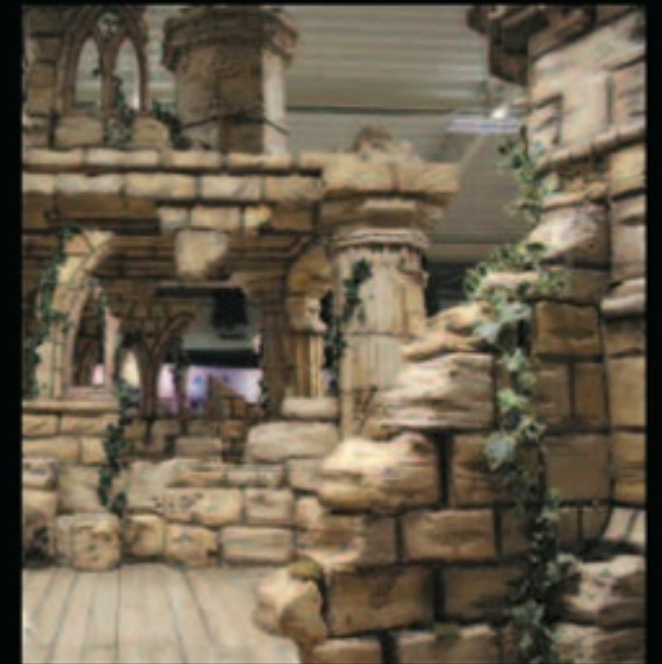

### corolla flower on the polar theme

The flower opens and closes on the stage of your choice. Here, a set of sleeping polar bears

**animated scene on the ice floe**

When the ice floe becomes the theatre of the meeting between bears and penguins...a wintry theme to pick up again, and recreate your desires...

### halloween house

Create an atmosphere directly out of a Tim Burton movie on Halloween. Here, a halloween house to frighten the young and old people...